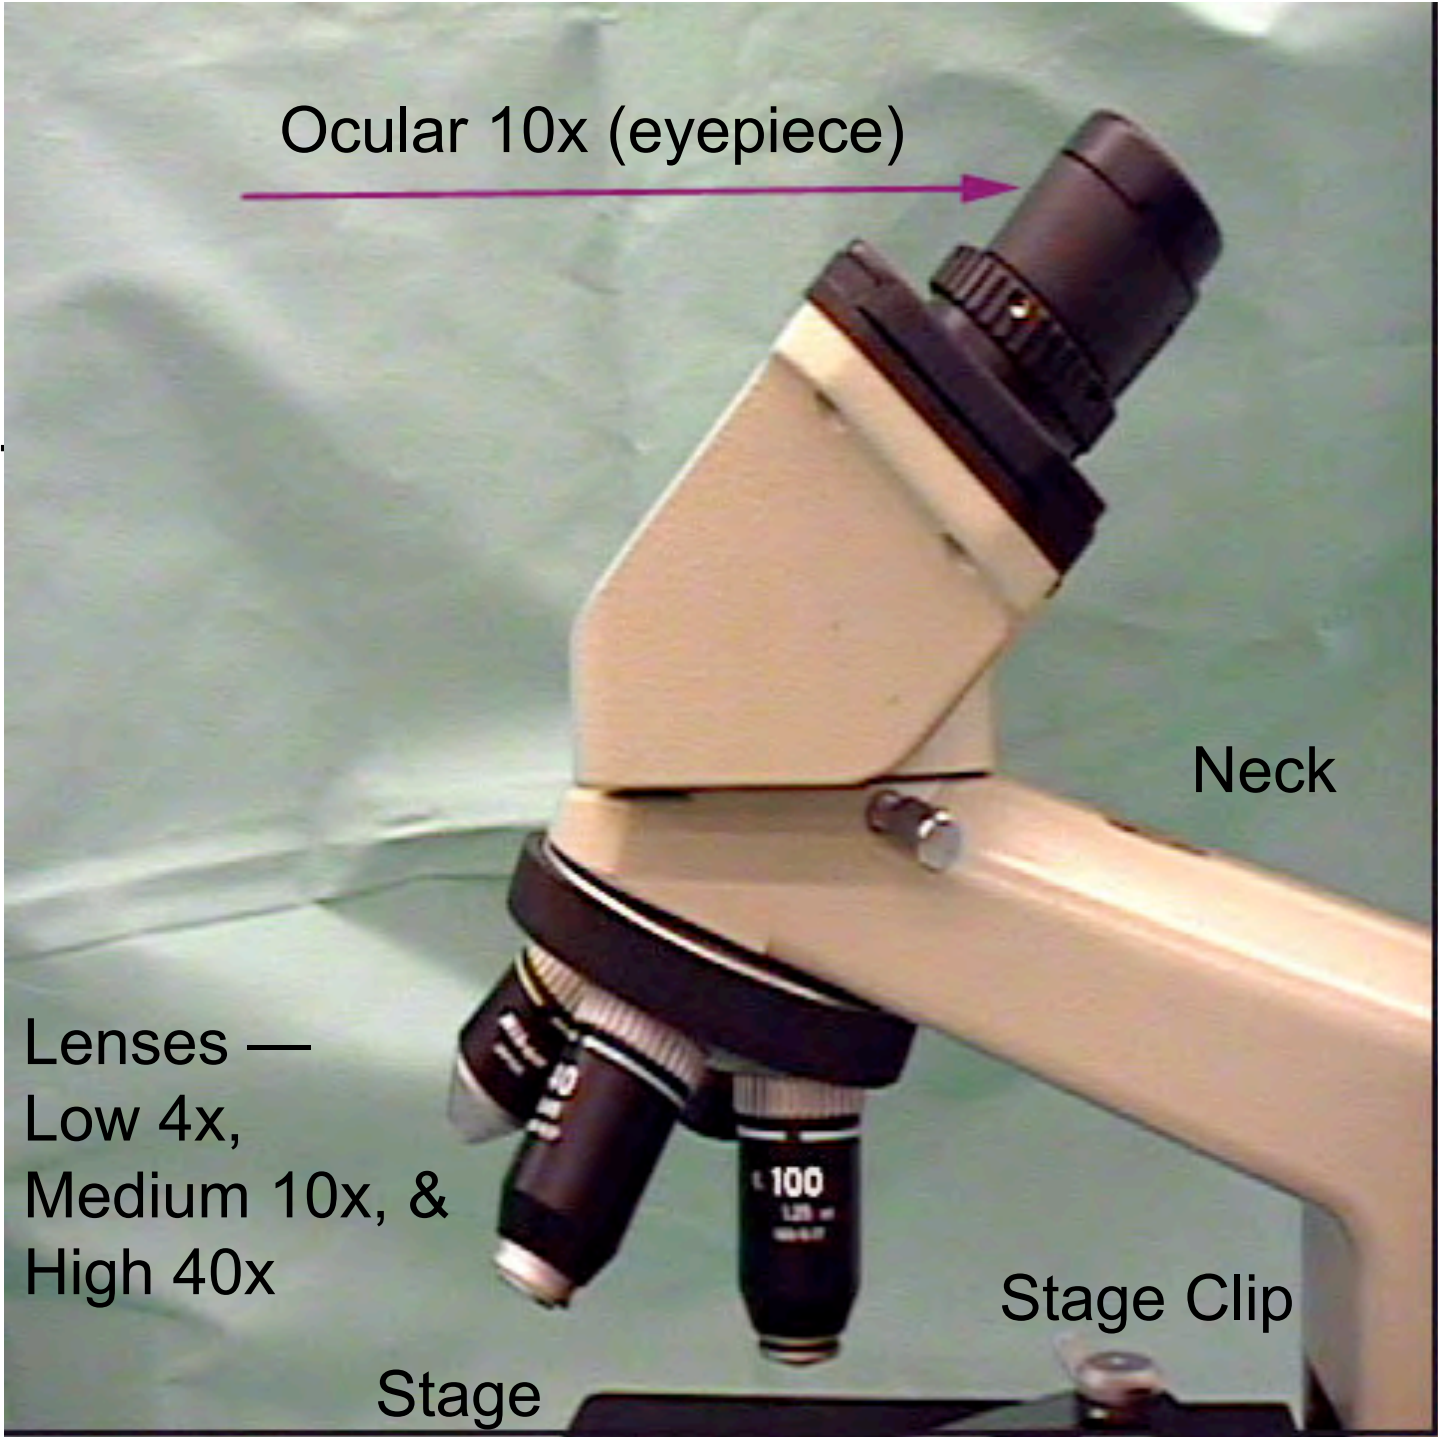

Ocular 10x (eyepiece)

Neck

Arm

Coarse &
Fine Focus

Base

Stage

Light & Diaphragm

- Lenses — Low 4x, Medium 10x, & High 40x

Ocular 10x (eyepiece)

Neck

Lenses —
Low 4x,
Medium 10x, &
High 40x

Stage Clip

Stage